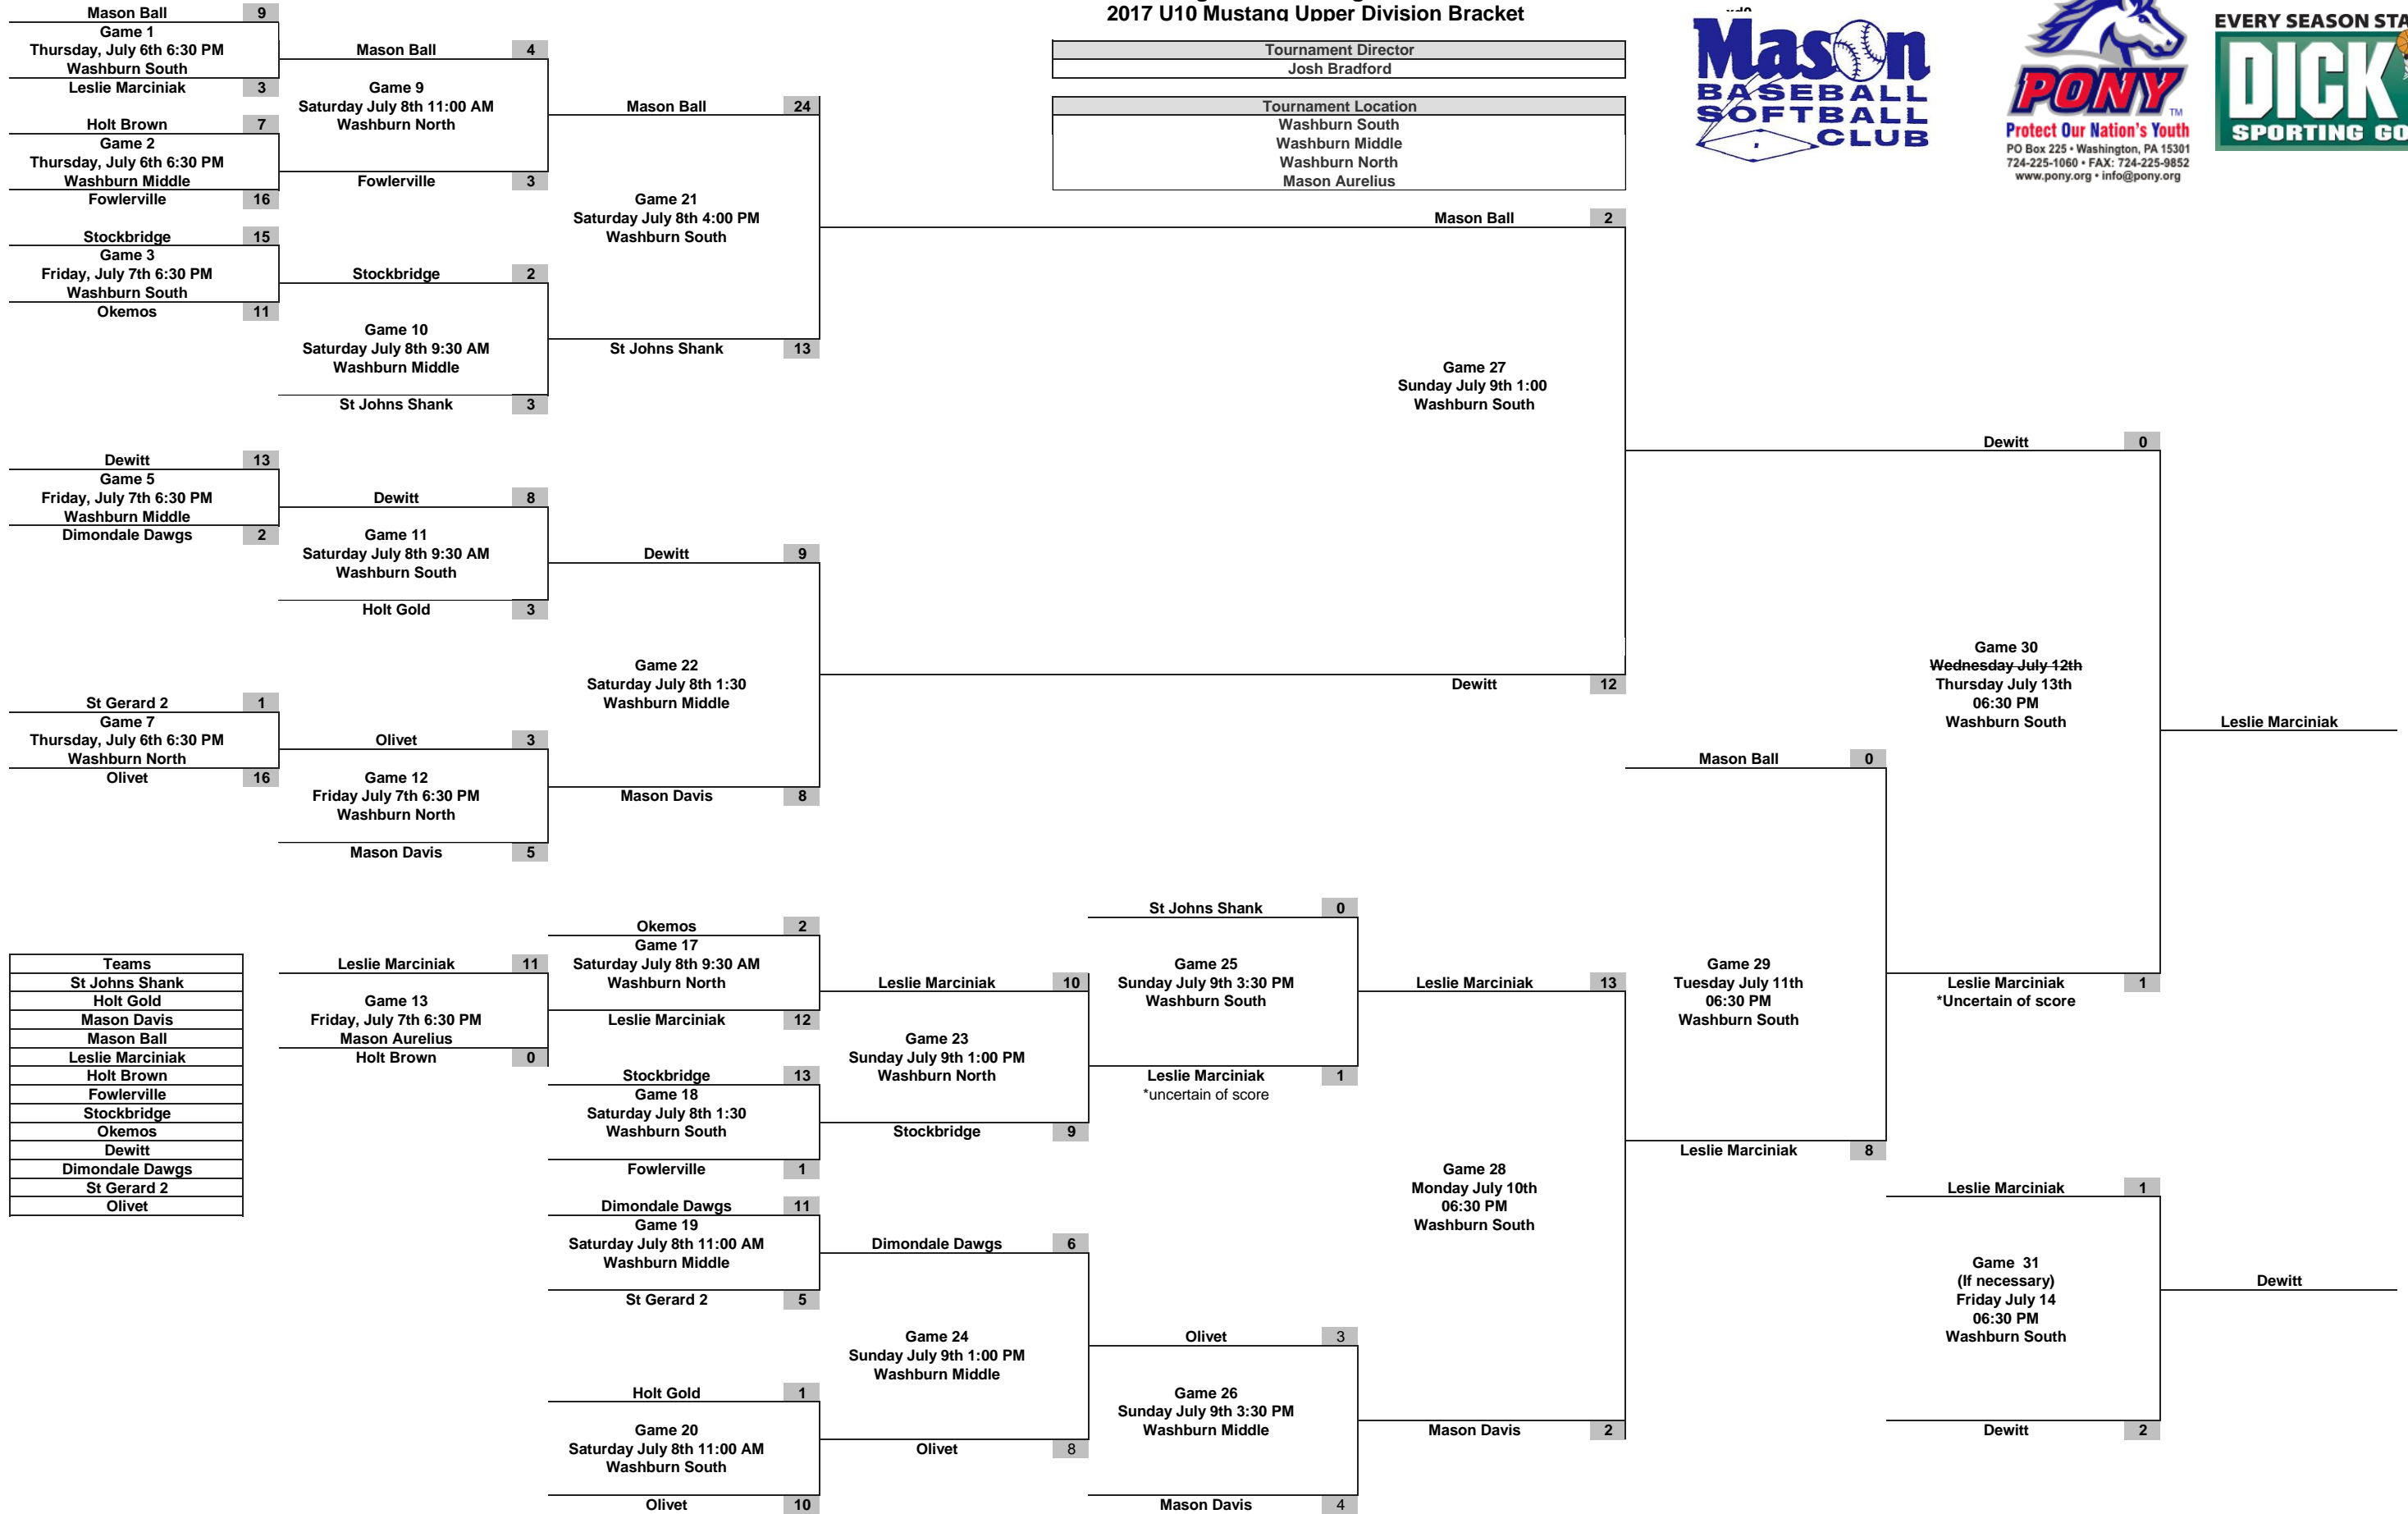

THIRTEEN TEAM DOUBLE ELIMINATION

Mid Michigan PONY League End Of Season Tournament
2017 U10 Mustang Upper Division Bracket

Tournament Director
Josh Bradford
Tournament Location
Washburn South
Washburn Middle
Washburn North
Mason Aurelius

Fill in team names under "Teams" section. Bracket will auto populate teams. Enter scores in small cell to the right of the "Team" name. Bracket will auto populate next games.

There is no game 4, 6, 8, 14, 15, or 16