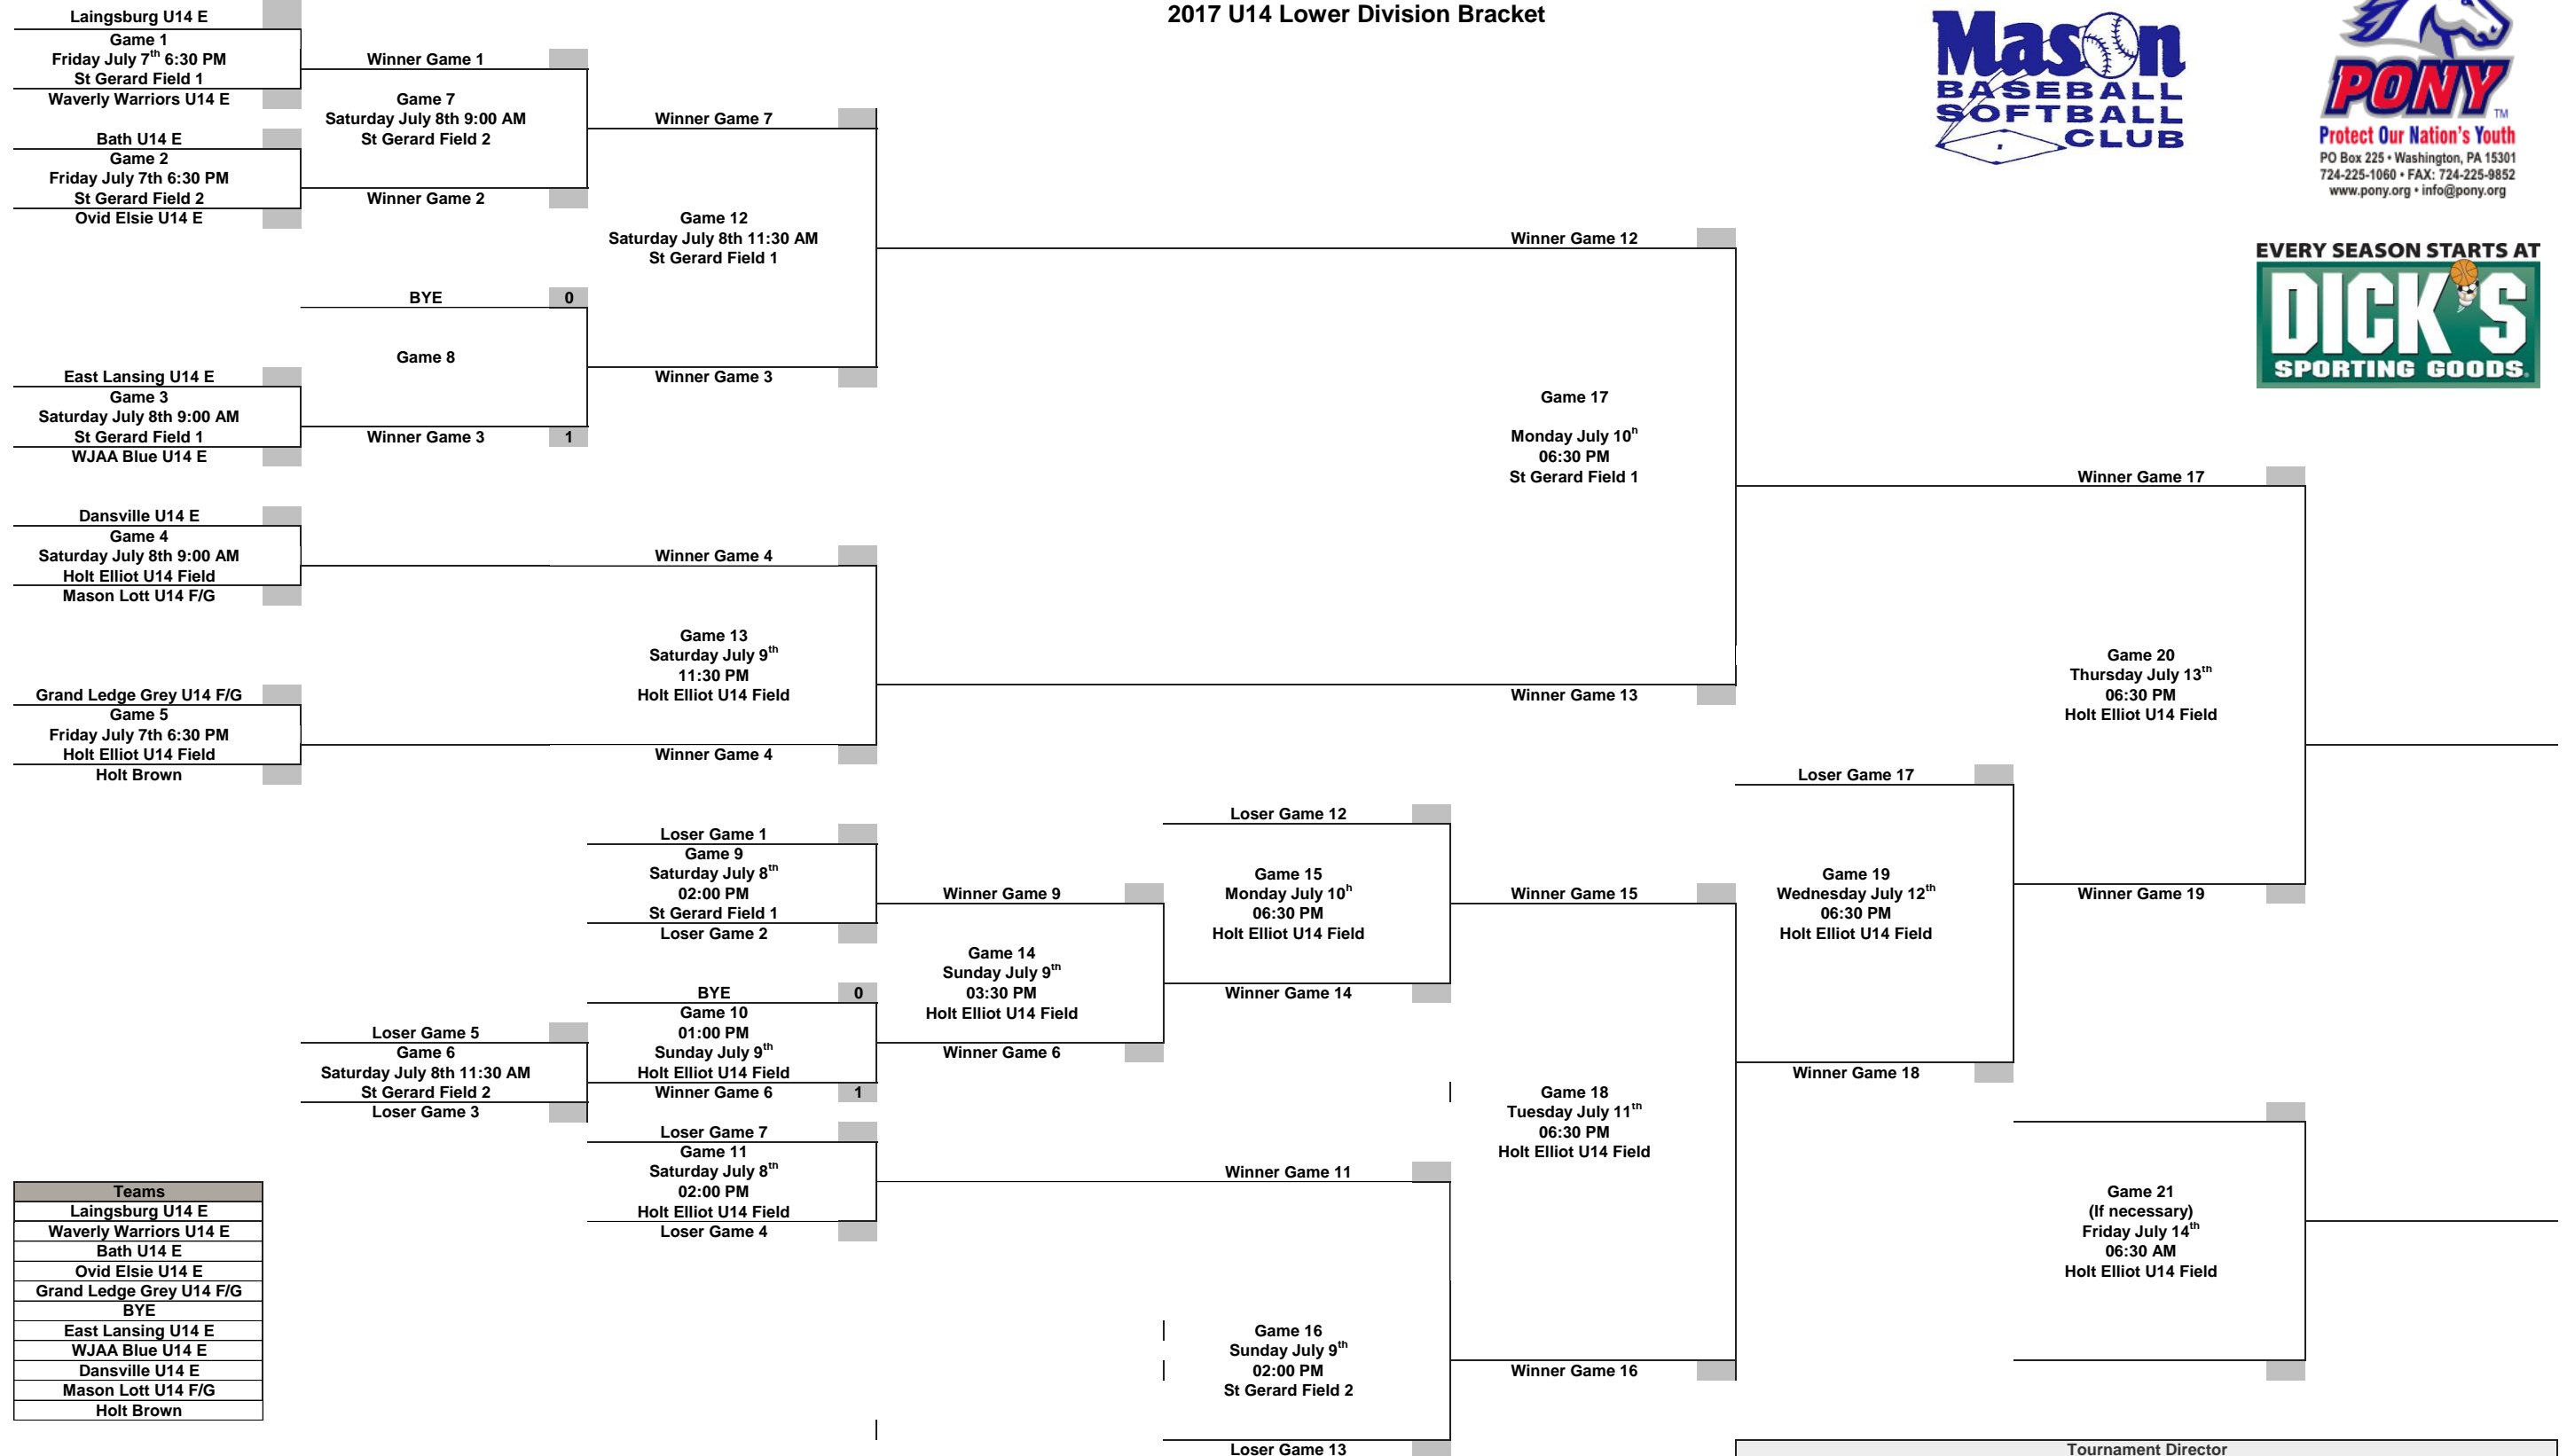

ELEVEN TEAM DOUBLE ELIMINATION

Mid Michigan PONY League End Of Season Tournament
2017 U14 Lower Division Bracket

Teams
Laingsburg U14 E
Waverly Warriors U14 E
Bath U14 E
Ovid Elsie U14 E
Grand Ledge Grey U14 F/G
BYE
East Lansing U14 E
WJAA Blue U14 E
Dansville U14 E
Mason Lott U14 F/G
Holt Brown

Fill in team names under "Teams" section. Bracket will auto populate Teams. Enter cores in small cells to the right of team name. Bracket will auto populate next games.

Tournament Director
Heidi Coon and Marcus Wasilevich

Tournament Location
Holt Elliot U14 Field
St Gerard Field 1
St Gerard Field 2